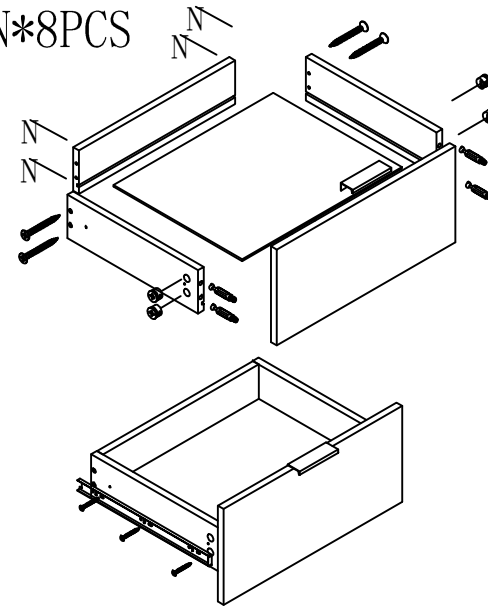

-  T*5PCS
-  O*10PCS
-  E: 20PCS
-  A*10PCS

1

A	10PCS	E	20PCS	O	10PCS
					
29*6MM		Ø3.5x14		Ø6*12	

2 Persons 2 hours

MODEL: AX-LR02A # TV Cabinet

4

- A*4PCS
- B*14PCS
- C*32PCS

2

- 14" K 2pcs
- E 16pcs
- X 4pcs

3

C	32PCS	A	4PCS	B	12PCS	E	18PCS	K	3pcs	X	4PCS
									14"		
8*30MM		29*6MM		15*10.5MM		Ø3.5x14					

2 Persons 2 hours

MODEL: AX-LR02A # TV Cabinet

5

4

- A*8PCS
- B*8PCS

- A*8PCS
- B*8PCS
- E*16PCS
- W*2PCS
- M*8PCS
- N*8PCS

5

X	2pcs	N	8pcs	M	8pcs
		10*10		3.5*50	
A	8pcs	E	16pcs	B	8pcs
6*29MM		3.5*14MM		15*10.5	

2 Persons 2 hours

MODEL : AX-LR02A # TV Cabinet

6

6

OK

E 12PCS

03.5x14

H 2pcs