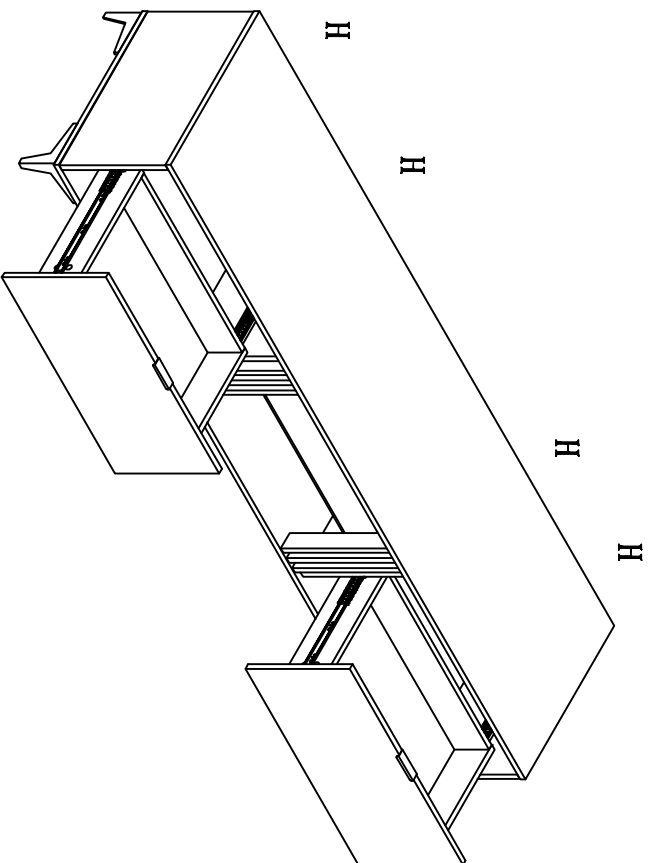

- A*8PCS
- B*8PCS
- E*16PCS
- W*2PCS
- M*8PCS
- N*8PCS

5

X	2pcs	N	8pcs	M	8pcs
		10*10		3.5*50	
A	8pcs	E	16pcs	B	8pcs
6*29MM		3.5*14MM		15*10.5	

2 Persons 2 hours

MODEL : AX-LR02A # TV Cabinet

6

6

OK

E 12PCS

03.5x14

H 2pcs