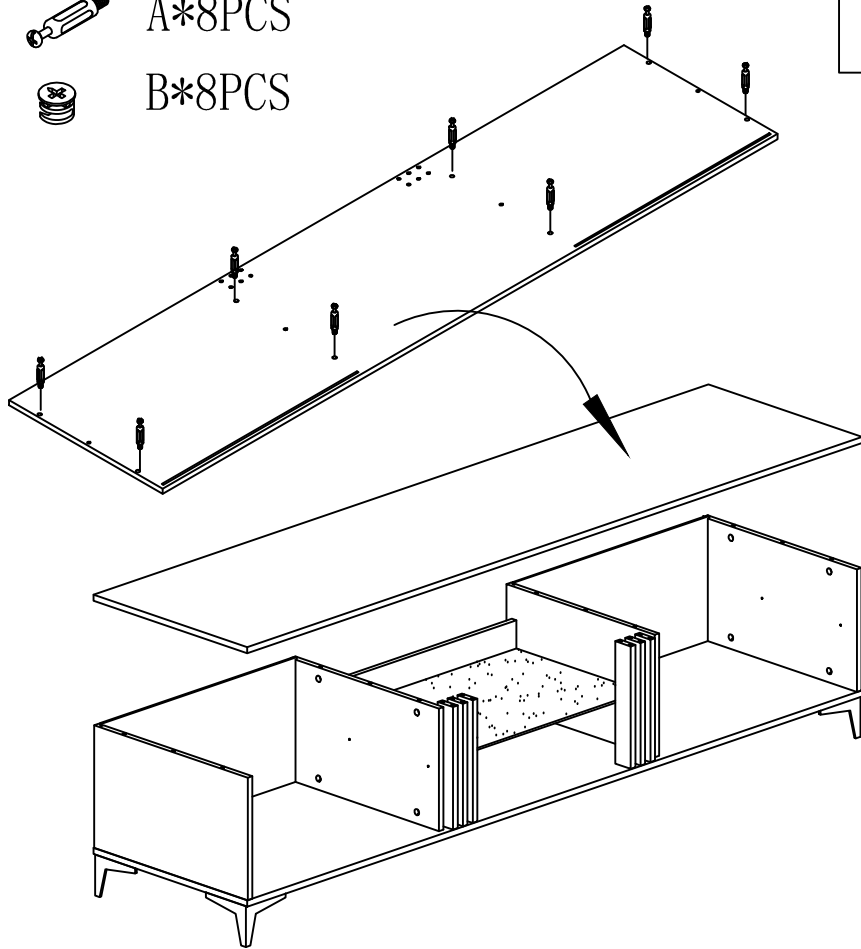

-  T*5PCS
-  O*10PCS
-  E: 20PCS
-  A*10PCS

1

A	10PCS	E	20PCS	O	10PCS
					
29*6MM		Ø3.5x14		Ø6*12	

2 Persons 2 hours

MODEL: AX-LR02A # TV Cabinet

4

- A*4PCS
- B*14PCS
- C*32PCS

2

- 14" K 2pcs
- E 16pcs
- X 4pcs

3

C	32PCS	A	4PCS	B	12PCS	E	18PCS	K	3pcs	X	4PCS
									14"		
8*30MM		29*6MM		15*10.5MM		Ø3.5x14					

2 Persons 2 hours

MODEL: AX-LR02A # TV Cabinet

5

4

- A*8PCS
- B*8PCS

- A*8PCS
- B*8PCS
- E*16PCS
- W*2PCS
- M*8PCS
- N*8PCS

5

X	2pcs	N	8pcs	M	8pcs
		10*10		3.5*50	
A	8pcs	E	16pcs	B	8pcs
6*29MM		3.5*14MM		15*10.5	

2 Persons 2 hours

MODEL : AX-LR02A # TV Cabinet

6

6

OK

E 12PCS

03.5x14

H 2pcs