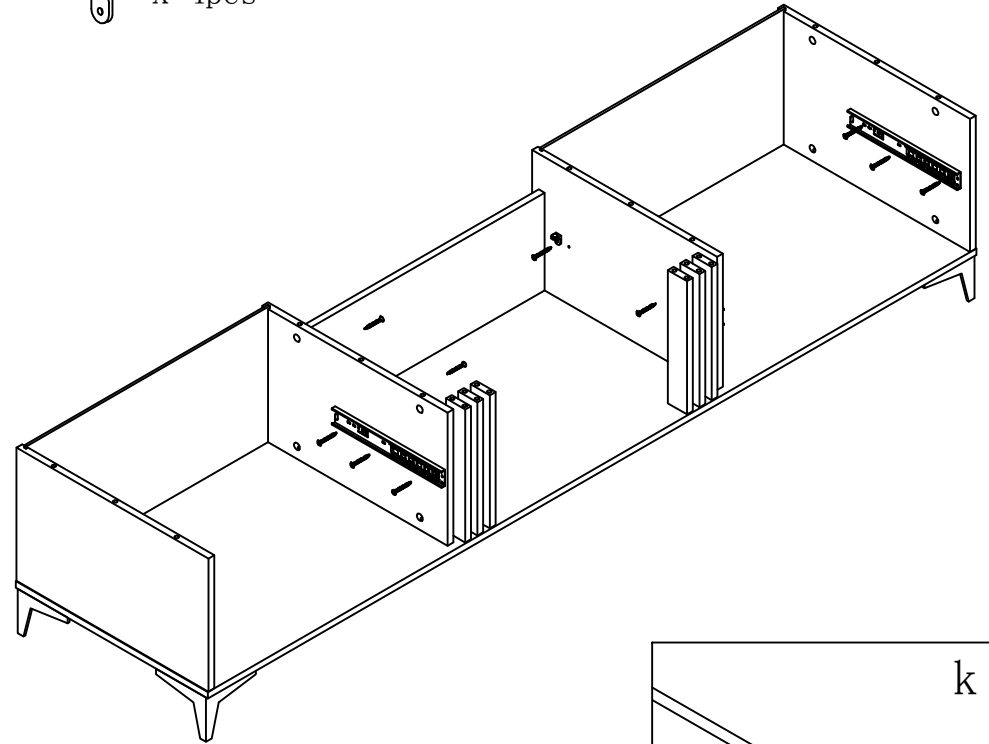

-  T*5PCS
-  O*10PCS
-  E: 20PCS
-  A*10PCS

1

A	10PCS	E	20PCS	O	10PCS
					
29*6MM		Ø3.5x14		Ø6*12	

2 Persons 2 hours

MODEL: AX-LR02A # TV Cabinet

4

- A*4PCS
- B*14PCS
- C*32PCS

2

- 14" K 2pcs
- E 16pcs
- X 4pcs

3

C	32PCS	A	4PCS	B	12PCS	E	18PCS	K	3pcs	X	4PCS
									14"		
8*30MM		29*6MM		15*10.5MM		Ø3.5x14					

2 Persons 2 hours

MODEL: AX-LR02A # TV Cabinet

5

4

- A*8PCS
- B*8PCS