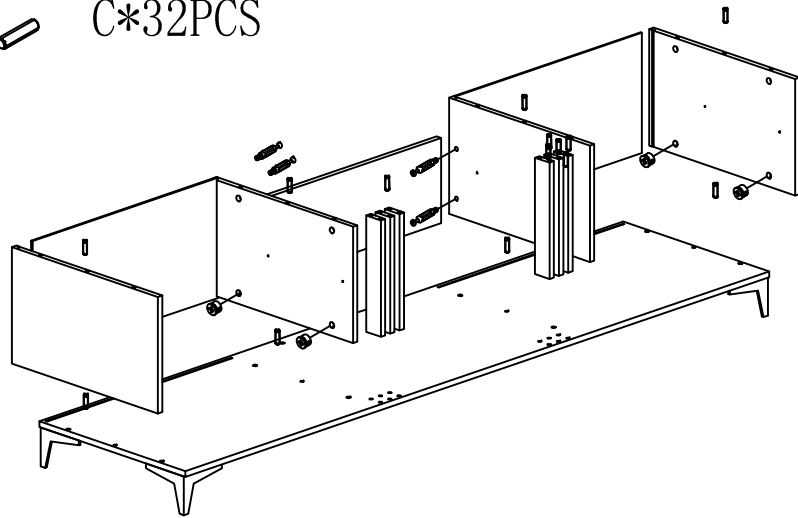

-  T*5PCS
-  O*10PCS
-  E: 20PCS
-  A*10PCS

1

A	10PCS	E	20PCS	O	10PCS
					
29*6MM		Ø3.5x14		Ø6*12	

2 Persons 2 hours

MODEL: AX-LR02A # TV Cabinet

4

- A*4PCS
- B*14PCS
- C*32PCS

2

- 14" K 2pcs
- E 16pcs
- X 4pcs

3

C	32PCS	A	4PCS	B	12PCS	E	18PCS	K	3pcs	X	4PCS
									14"		
8*30MM		29*6MM		15*10.5MM		Ø3.5x14					

2 Persons 2 hours

MODEL: AX-LR02A # TV Cabinet

5

4

- A*8PCS
- B*8PCS