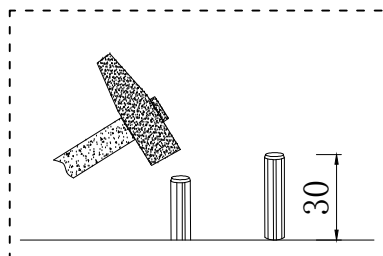

A 12pcs	B 12pcs
6*29MM	15*10.5

R 4pcs	J 8pcs
M8	
S 4pcs	Q 4pcs
M8	M8
C 8pcs	P 4pcs
8*30MM	8*75MM

2 Persons

2 hours

MODEL: AX-DR02A # Dining Table

E*4PCS

P*4PCS

S*4PCS

Q*4PCS

R*4PCS

R	4pcs		
	M8		
S	4pcs	Q	4pcs
	M8		M8
C	4pcs	P	4pcs
	8*30MM		8*75MM

2 Persons

2 hours

MODEL: AX-DR02A # Dining Table

A*14PCS

B*14PCS

P*4PCS

S*4PCS

Q*4PCS

R*4PCS

R	4pcs	B	14pcs
	M8		15*10.5
S	4pcs	Q	4pcs
	M8		M8
A	14pcs	P	4pcs
	6*29MM		8*75MM

2 Persons 2 hours

MODEL: AX-DR02A # Dining Table

6