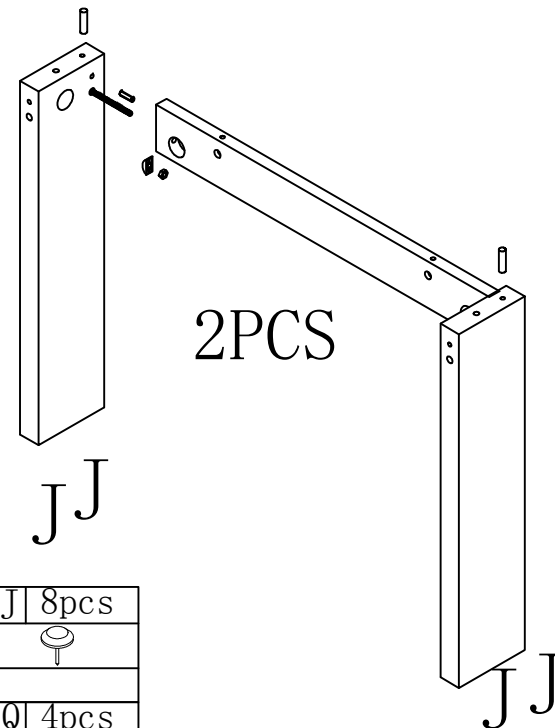

1

E*8PCS

P*4PCS

S*4PCS

Q*4PCS

J*8PCS

R*4PCS

2

2PCS

JJ

JJ

A|12pcs	B|12pcs
6*29MM	15*10.5