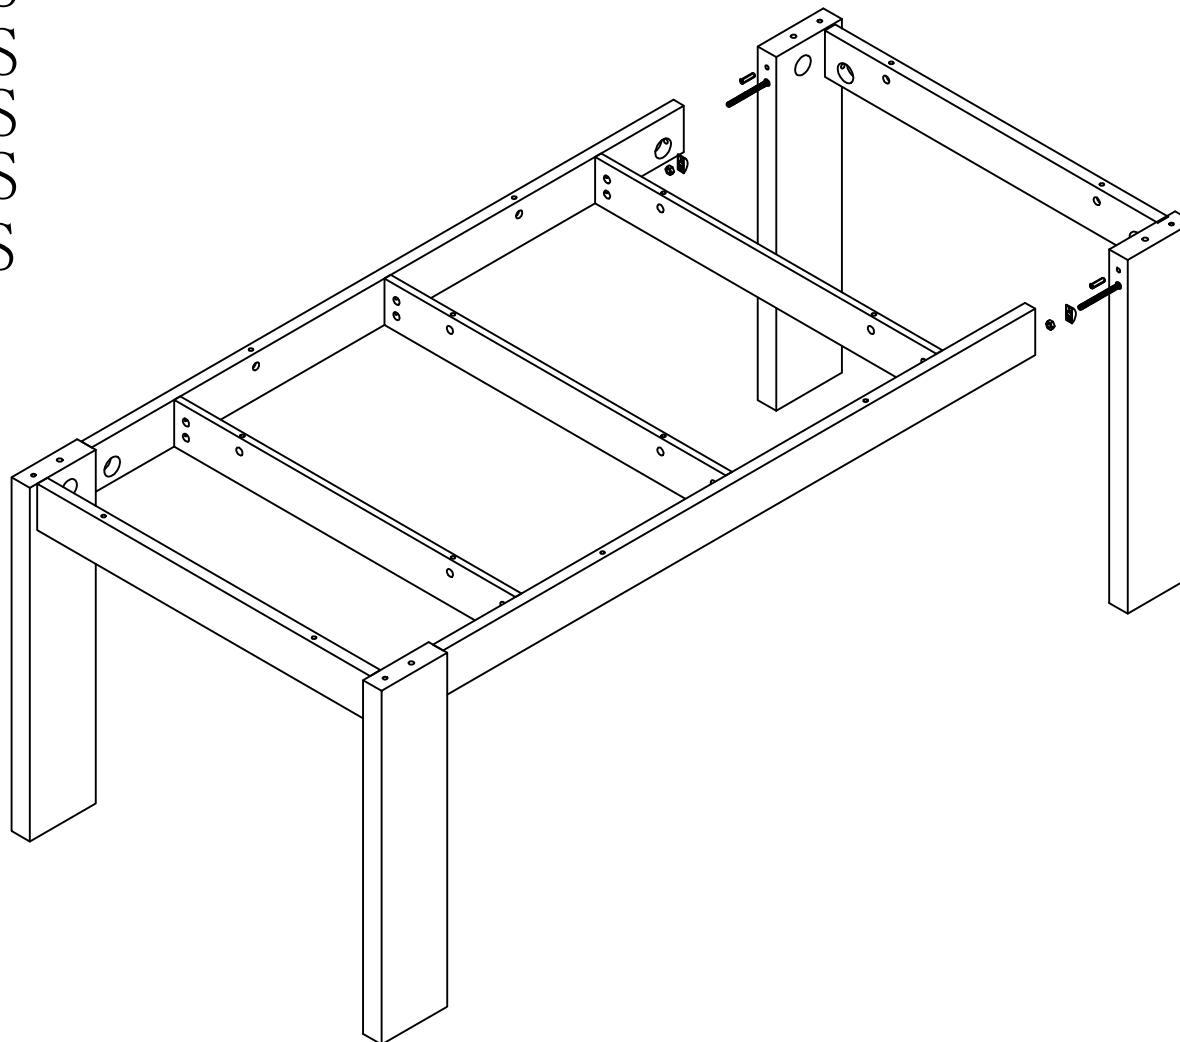

A 12pcs	B 12pcs
6*29MM	15*10.5

R 4pcs	J 8pcs
M8	
S 4pcs	Q 4pcs
M8	M8
C 8pcs	P 4pcs
8*30MM	8*75MM

2 Persons

2 hours

MODEL: AX-DR02A # Dining Table

E*4PCS

P*4PCS

S*4PCS

Q*4PCS

R*4PCS

R	4pcs		
	M8		
S	4pcs	Q	4pcs
	M8		M8
C	4pcs	P	4pcs
	8*30MM		8*75MM

2 Persons

2 hours

MODEL: AX-DR02A # Dining Table

A*14PCS

B*14PCS

P*4PCS

S*4PCS

Q*4PCS

R*4PCS

R	4pcs	B	14pcs
	M8		15*10.5
S	4pcs	Q	4pcs
	M8		M8
A	14pcs	P	4pcs
	6*29MM		8*75MM

2 Persons 2 hours

MODEL: AX-DR02A # Dining Table

6