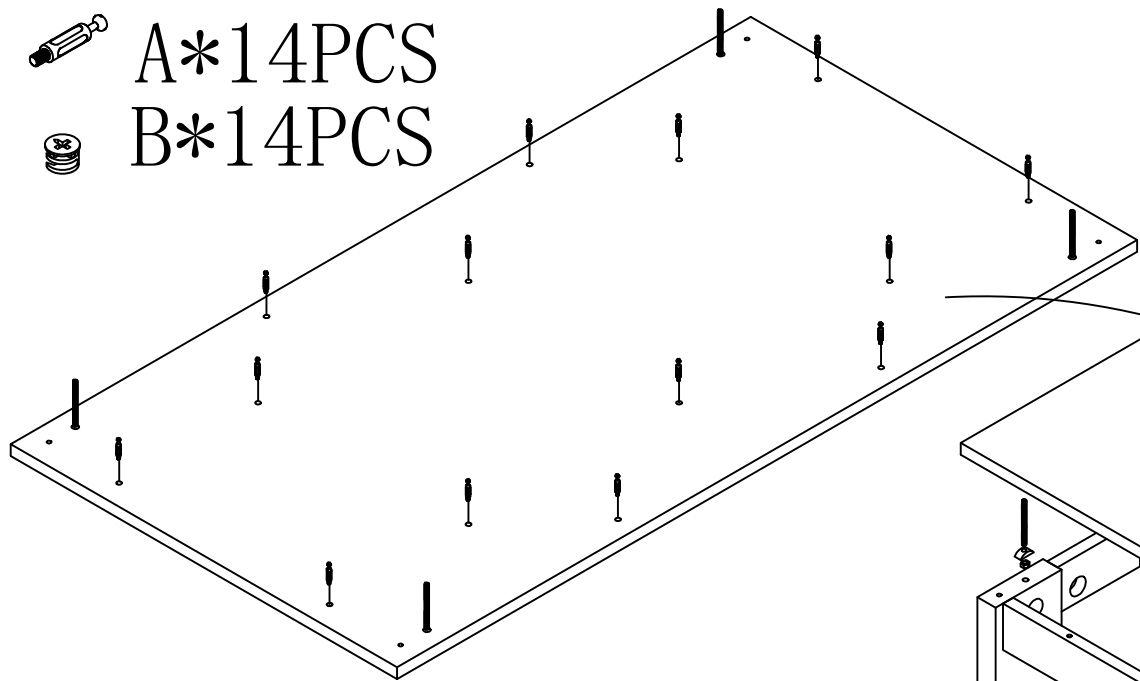

A 12pcs	B 12pcs
6*29MM	15*10.5

R 4pcs	J 8pcs
M8	
S 4pcs	Q 4pcs
M8	M8
C 8pcs	P 4pcs
8*30MM	8*75MM

2 Persons

2 hours

MODEL: AX-DR02A # Dining Table

E*4PCS

P*4PCS

S*4PCS

Q*4PCS

R*4PCS

R	4pcs		
	M8		
S	4pcs	Q	4pcs
	M8		M8
C	4pcs	P	4pcs
	8*30MM		8*75MM

2 Persons

2 hours

MODEL: AX-DR02A # Dining Table

A*14PCS

B*14PCS

P*4PCS

S*4PCS

Q*4PCS

R*4PCS

R	4pcs	B	14pcs
	M8		15*10.5
S	4pcs	Q	4pcs
	M8		M8
A	14pcs	P	4pcs
	6*29MM		8*75MM

2 Persons 2 hours

MODEL: AX-DR02A # Dining Table

6