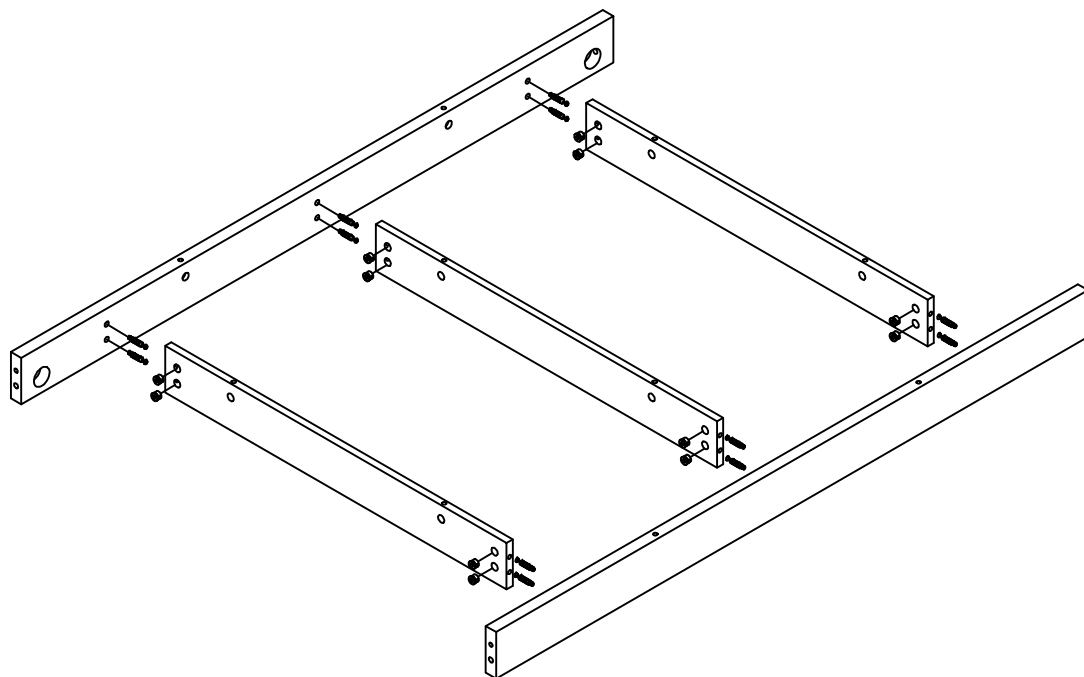

1PCS

2 Persons 2 hours

MODEL: AX-DR02A # Dining Table

A*12PCS

B*12PCS

1

E*8PCS

P*4PCS

A 12pcs	B 12pcs
6*29MM	15*10.5

R 4pcs	J 8pcs
M8	
S 4pcs	Q 4pcs
M8	M8
C 8pcs	P 4pcs
8*30MM	8*75MM

2 Persons

2 hours

MODEL: AX-DR02A # Dining Table

E*4PCS

P*4PCS

S*4PCS

Q*4PCS

R*4PCS

R	4pcs		
	M8		
S	4pcs	Q	4pcs
	M8		M8
C	4pcs	P	4pcs
	8*30MM		8*75MM

2 Persons

2 hours

MODEL: AX-DR02A # Dining Table

A*14PCS

B*14PCS

P*4PCS

S*4PCS

Q*4PCS

R*4PCS

R	4pcs	B	14pcs
	M8		15*10.5
S	4pcs	Q	4pcs
	M8		M8
A	14pcs	P	4pcs
	6*29MM		8*75MM

2 Persons 2 hours

MODEL: AX-DR02A # Dining Table

6